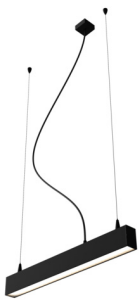

2987/.. - TIMES LED 60X85

~230V

lighting system - with suspension

Dimensions

↔ B60xH85 mm

Materials

Aluminium 1M | 2M

Options

S2903/.. SUPPLEMENT BLACK STEEL CABLE

*built-up
dimmable phase-cut*

Reference	Colours	Length	LED	Lamptype	Price €
2987.850	1M 2M	850	NW WW	3x LED 1000lm max. 9W / 230V	354,65
2987.1130	1M 2M	1130	NW WW	4x LED 1000lm max. 9W / 230V	456,49
2987.1410	1M 2M	1410	NW WW	5x LED 1000lm max. 9W / 230V	557,14
2987.1690	1M 2M	1690	NW WW	6x LED 1000lm max. 9W / 230V	660,18
2987.1970	1M 2M	1970	NW WW	7x LED 1000lm max. 9W / 230V	762,02
2987.2250	1M 2M	2250	NW WW	8x LED 1000lm max. 9W / 230V	863,86