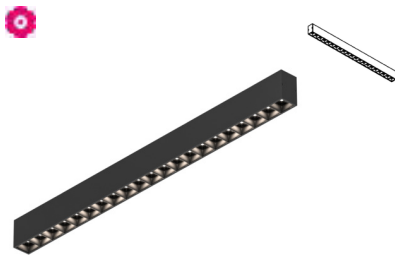

2915/.. - TIMES GRID 45x70

~230V

built-up