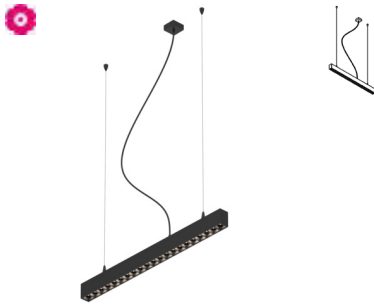

S2903.2M

Price €

9,26

INDOOR | Ceiling UP | Profiles | TIMES

Colour 14 (alu satin) on request for profiles up to 2m

2905/.. - TIMES GRID 45x70

~230V

built-up
Colour 2M with black steel cable

lighting system - down - with suspension - with LED driver

Dimensions

↔ B45xH70 mm Cable 2000 mm

∧ 50°

Materials

Aluminium 1M | 2M

Reference	Colours	Length	LED	Lamptype	Price €
2905.850	1M 2M	850	CW NW	3x LED 1160lm CRI90 max. 7,7W / 200mA	443,37
2905.1130	1M 2M	1130	CW NW	4x LED 1160lm CRI90 max. 7,7W / 200mA	564,92
2905.1410	1M 2M	1410	CW NW	5x LED 1160lm CRI90 max. 7,7W / 200mA	686,47
2905.1690	1M 2M	1690	CW NW	6x LED 1160lm CRI90 max. 7,7W / 200mA	808,02
2905.1970	1M 2M	1970	CW NW	7x LED 1160lm CRI90 max. 7,7W / 200mA	929,57