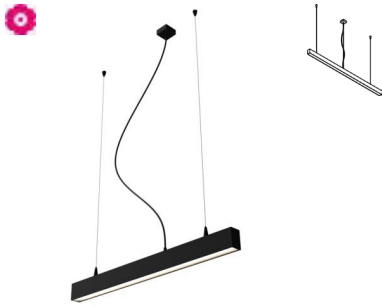

Colour 14 (alu satin) on request for profiles up to 2m

2920/.. - TIMES LED 45X70

~230V

built-up
Power supply central - other position on request
dimmmable on request DALI/PUSH - 1-10V

lighting system - with suspension - with LED driver

Dimensions

↔ B45xH70 mm

Materials

Aluminium 1M | 2M

Options

S2903/.. SUPPLEMENT BLACK STEEL CABLE

Reference	Colours	Length	LED	Lamptype	Price €
2920.850	1M | 2M	850	CW | NW | WW	3x LED 1420lm max. 7,74W / 350mA	352,90
2920.1130	1M | 2M	1130	CW | NW | WW	4x LED 1420lm max. 7,74W / 350mA	437,32
2920.1410	1M | 2M	1410	CW | NW | WW	5x LED 1420lm max. 7,74W / 350mA	522,39
2920.1690	1M | 2M	1690	CW | NW | WW	6x LED 1420lm max. 7,74W / 350mA	606,26
2920.1970	1M | 2M	1970	CW | NW | WW	7x LED 1420lm max. 7,74W / 350mA	741,16
2920.2250	1M | 2M	2250	CW | NW | WW	8x LED 1420lm max. 7,74W / 350mA	825,15
2920.2530	1M | 2M	2530	CW | NW | WW	9x LED 1420lm max. 7,74W / 350mA	956,12
2920.2810	1M | 2M	2810	CW | NW | WW	10x LED 1420lm max. 7,74W / 350mA	1.044,78
2920.3090	1M | 2M	3090	CW | NW | WW	11x LED 1420lm max. 7,74W / 350mA	1.134,64