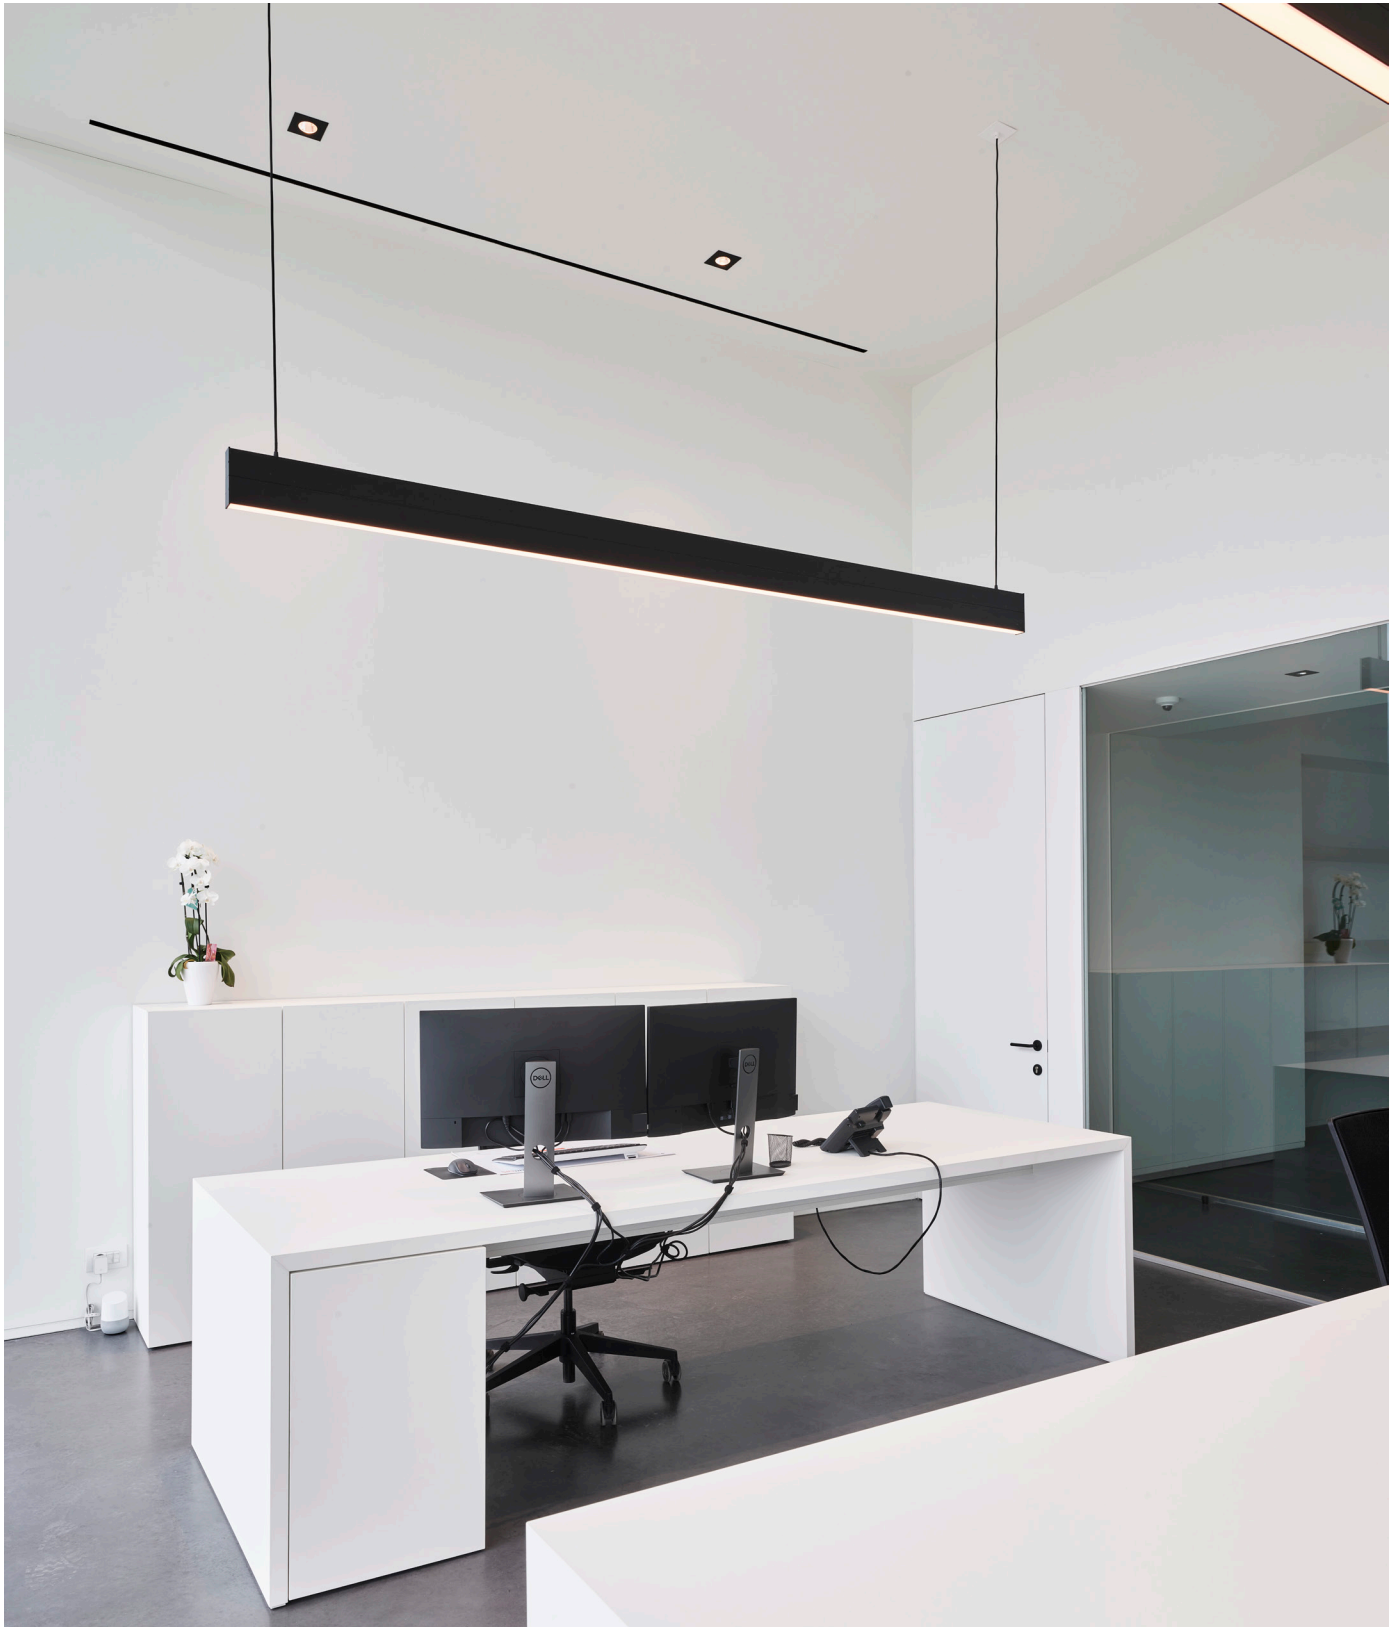

Colour 14 (alu satin) on request for profiles up to 2m

Colours

Other colours on request

CEILING UP

PROFILES