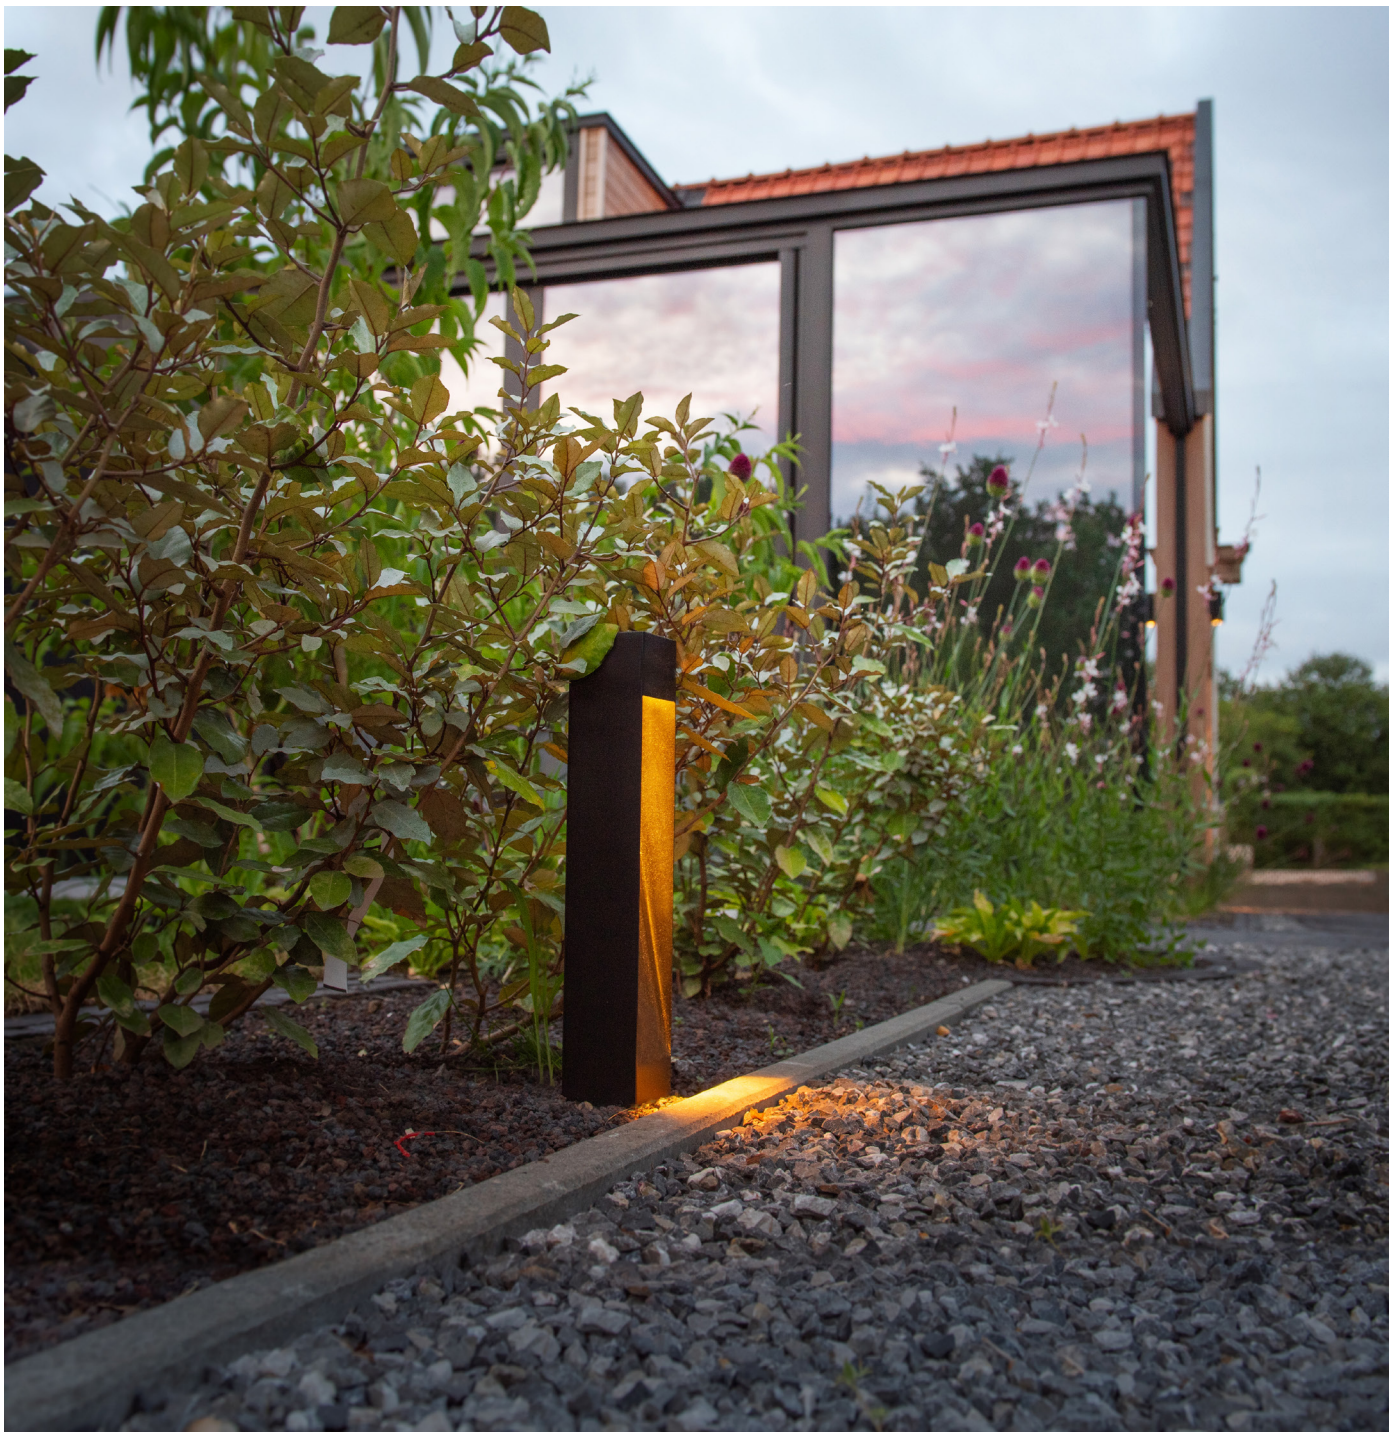

built-up
2 powerpoints 16A/230VAC

T1738/.. - RUBY SPIKE

spike - for types Ruby T1704 - T1708 - T1720 - T1726 - T1727 - T1729 - T1730 - T1739

Ref

T1738

Dimensions

↔ L100xB80xH250 mm

built-in