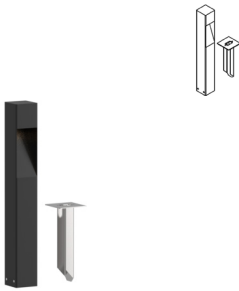

T1730.600/.. - RUBY ES50

~230V

bollard with spike - square - fixed - with switch and power point

Ref

T1730.600.32X

Lamptype

1x QPAR 51 GU10 max. 11W 230V

Dimensions

↔ L80xB80xH600 mm

Materials

Inox 32X

built-up
1 powerpoint 16A/230VAC