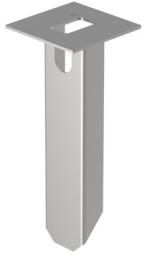

~230V

bollard - square - with led

Lamptype

1x LED 350lm CRI90 4W

230V

Dimensions

↔ L70xB70xH700 mm 30°

Materials

Inox 32X | 37X | 64X | 46X

Ref

- T1710.700.32X ● NW | WW
- T1710.700.37X ● NW | WW
- T1710.700.46X ● NW | WW
- T1710.700.64X ● NW | WW

built-up

T1728/.. - RUBY SPIKE

IP   CE

spike - for type Ruby T1710

Dimensions