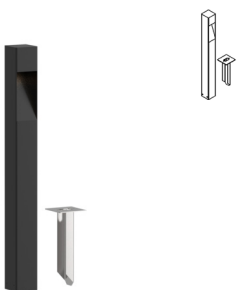

T1730.800/.. - RUBY ES50

~230V

bollard with spike - square - fixed - with switch and power point

Ref

T1730.800.32X

Lamptype

1x QPAR 51 GU10 max. 11W 230V

Dimensions

↔ L80xB80xH800 mm

Materials

Inox 32X

built-up
1 powerpoint 16A/230VAC