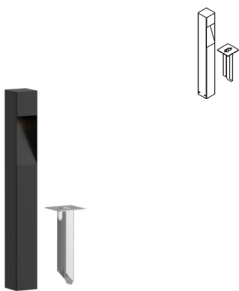

Dimensions

↔ L80xB80xH600 mm

Materials

Inox 32X

built-up
1 powerpoint 16A/230VAC

T1730.650/.. - RUBY ES50

~230V

bollard with spike - square - fixed - with switch and 2 power points