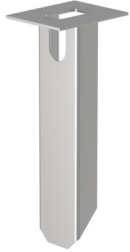

T1738/.. - RUBY SPIKE