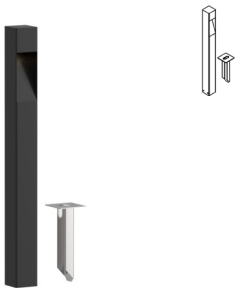

Dimensions

↔ L80xB80xH800 mm

Materials

Inox 32X

built-up
1 powerpoint 16A/230VAC

T1730.850/.. - RUBY ES50

~230V

bollard with spike - square - fixed - with switch and 2 power points