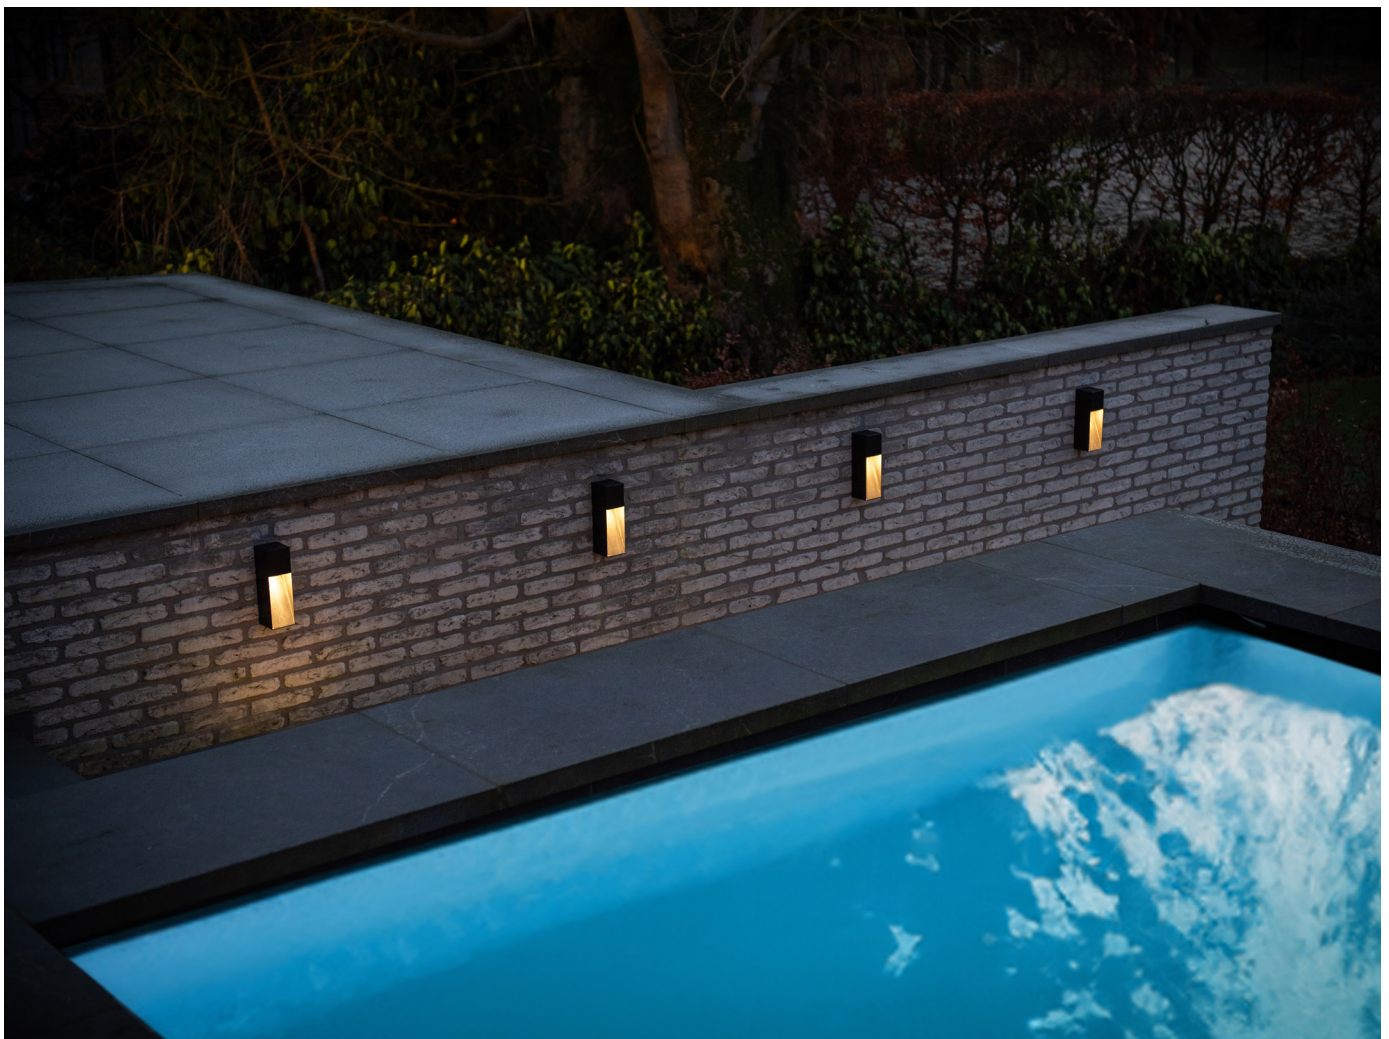

T1710.400/.. - RUBY LED

~230V

bollard - square - with led

Lamptype

1x LED 350lm CRI90 4W

230V

Dimensions

↔ L70xB70xH400 mm 30°