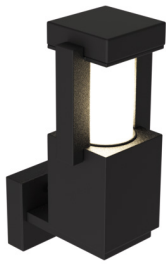

~230V

built-up wall light - standard sandblasted white glass

Lamptype

1x TC-SEI E27 max. 11W

230V

Dimensions

←→ B92xH235xD145 mm Rosette B70xH70xD30 mm

Materials