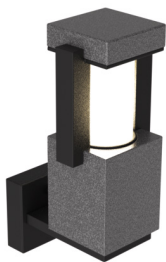

~230V

built-up wall light - standard sandblasted white glass

Lamptype

1x TC-SEI E27 max. 11W

230V

Dimensions

←→ B92xH235xD145 mm Rosette B70xH70xD30 mm

Materials

W299.5B

W299.5BB

W299.38.5

W299.38.5B

W299.32X

built-up

W300/.. - PORTO

~230V

built-up wall light - standard sandblasted white glass

Lamptype

1x QT14 G9 max. 20W

230V

Dimensions

←→ B92xH235xD145 mm Rosette B70xH70xD30 mm

Materials

Arduin