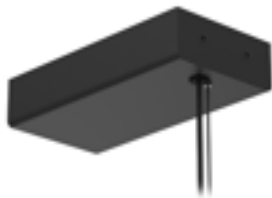

2508/.. - CIGARO DRIVER

built-up base for pendant - Rectangular base with endfeed for 2 drivers 15W (4-5-6 led's 4W) dimmable 350MA trailing edge - with LED driver

Dimensions

↔ L170xB85xH34 mm

Materials

Aluminium 1M | 2M

Ref		Price €
2508.1M	●	140,00
2508.2M	●	140,00