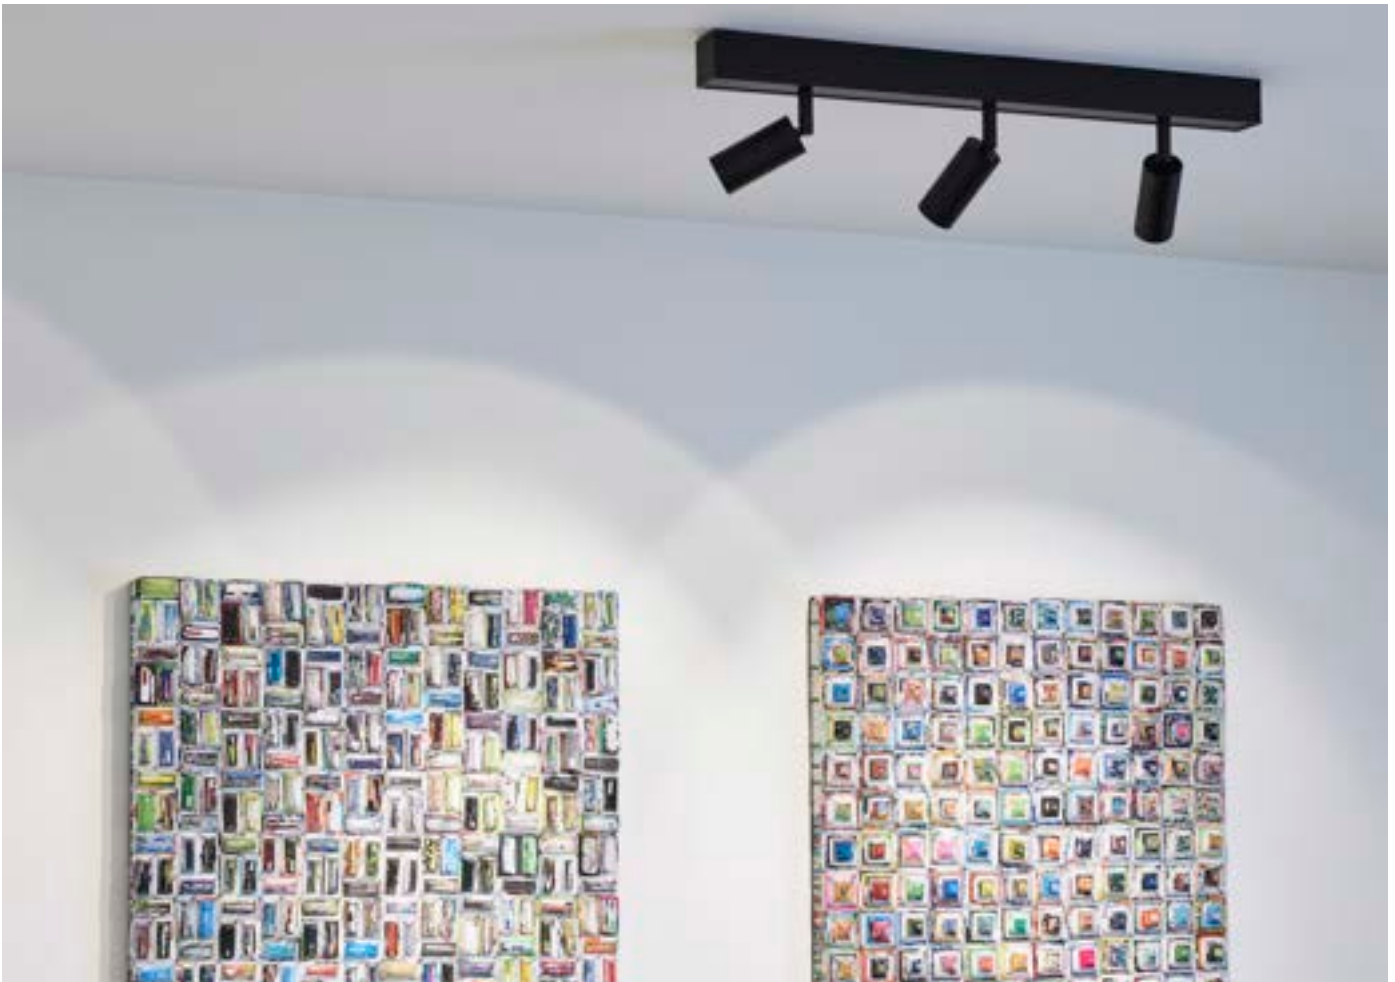

INDOOR | Ceiling UP | Pendants | JACOB

All M10 spotlights and pendants can be combined with bases (built-in & built-up) and Juba bases as preferred.

3987.M.B3/.. - JACOB M

≈350mA

pendant with swivel - rod can be shortened - without LED driver

Lamptype

1x LED 467lm CRI80 3,8W 10,86Vf

350mA

Dimensions

Ø40xH85 mm

Rod 800 mm

35°

Materials

Aluminium

1M | 2M | 14

Options

020.B3.D8,3/.. ROSETTE UP

Ref

3987.M.B3.1M

● NW | WW

Price €

172,53

3987.M.B3.2M

● NW | WW

172,53

3987.M.B3.14

● NW | WW

192,90

built-up
CRI 90 on request

3987.M.TX/.. - JACOB M

≈350mA

pendant - with 2m textile cable and strain relief on lampholder's side - without LED driver

Lamptype

1x LED 467lm CRI80 3,8W 10,86Vf

350mA

Dimensions

Ø40xH85 mm

Cable 2000 mm

35°

Materials

Aluminium

1M | 2M | 14

Options

055B/.. ROSETTE for textile cable

Ref

3987.M.TX.1M.TX1

● NW | WW

Price €

135,39

3987.M.TX.2M.TX2

● NW | WW

135,39

3987.M.TX.14.TX11

● NW | WW

149,77

built-up
CRI 90 on request