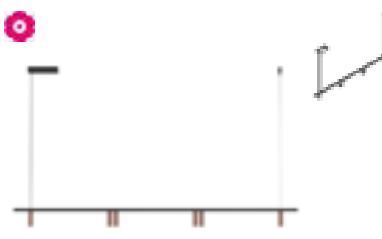

2497.1600.6B/.. - CIGARO DRIVER INCL. ASSYM

~230V

pendant - fixed - feeding asymmetric - with LED driver

Lamptype

6x LED 410lm CRI90 4W 11,43Vf

350mA

Dimensions

L1600xB30xH100 mm Cable 1500 mm