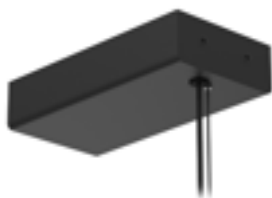

2515/.. - CIGARO DRIVER

base for ceiling mounting - Rectangular base with end feed for driver 17W (3-4 led's 4W) dimmable 350MA trailing edge - with LED driver

Dimensions

↔ L170xB85xH34 mm

Materials

Aluminium 1M | 2M

Ref		Price €
2515.1M	●	138,00
2515.2M	●	138,00