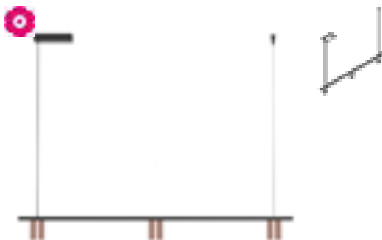

INDOOR | Ceiling UP | Pendants | CIGARO

2497.1200.6A/.. - CIGARO DRIVER INCL. ASSYM

~230V

pendant - fixed - feeding asymmetric - with LED driver

Lamptype

6x LED 410lm CRI90 4W 11,43Vf

350mA

Dimensions

L1200xB30xH100 mm Cable 1500 mm

45°

L170xB85xH34 mm

tube Ø28xH85 mm

Materials

Aluminium 1M | 2M | 142 | 233
Aluminium / Messing 42 | 162 | 132
Aluminium / Roodkoper 282 | 562

built-up
Option: with DALI driver on request

Ref	Color	Price €
2497.1200.6A.1M	NW | WW	1.121,00
2497.1200.6A.2M	NW | WW	1.121,00
2497.1200.6A.42	NW | WW	1.309,00
2497.1200.6A.233	NW | WW	1.303,00
2497.1200.6A.562	NW | WW	1.295,00
2497.1200.6A.132	NW | WW	1.450,00
2497.1200.6A.142	NW | WW	1.221,00
2497.1200.6A.162	NW | WW	1.400,00
2497.1200.6A.282	NW | WW	1.199,00