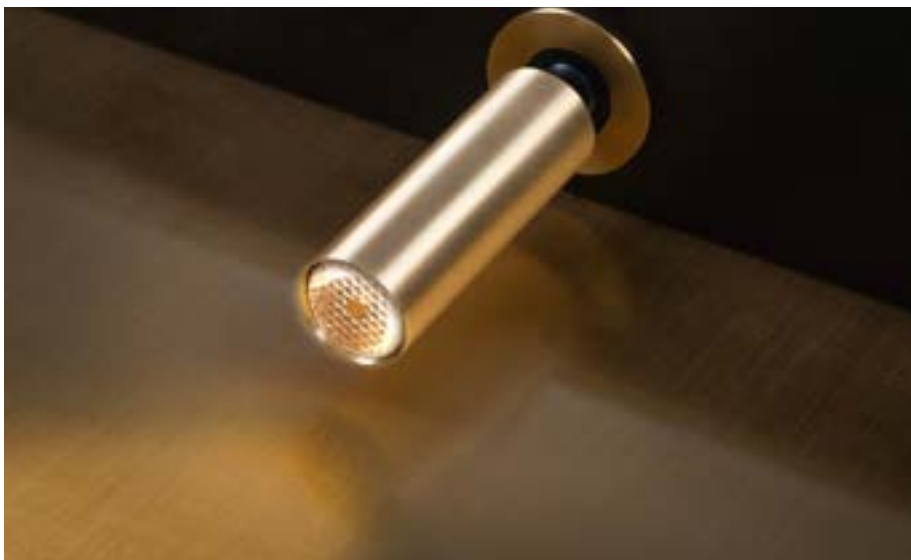

Materials

Aluminium 1M | 2M | 14
Messing 4 | 16 | 13

Ref		Price €
50M8.1M		37,80
50M8.2M		37,80
50M8.4		46,20
50M8.13		54,60
50M8.14		39,90
50M8.16		42,00

built-in