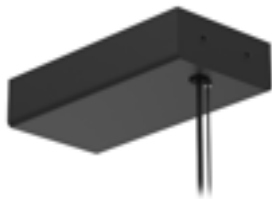

2500/.. - CIGARO DRIVER

built-up base for pendant - Rectangular base with endfeed for driver 15W (3 LEDs 4W) dimmable 350MA trailing edge - with LED driver

Dimensions

↔ L170xB85xH34 mm

Materials

Aluminium 1M | 2M

Ref		Price €
2500.1M	●	115,00
2500.2M	●	115,00