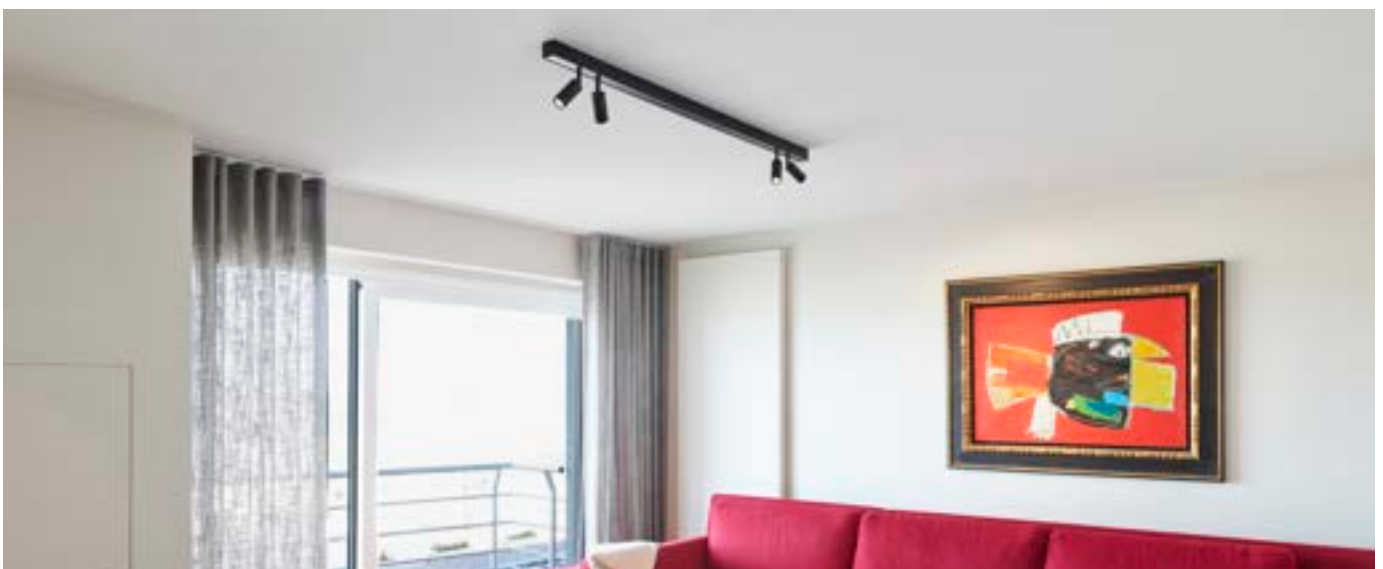

All M10 spotlights and pendants can be combined with bases (built-in & built-up) and Juba bases as preferred.

BT.3801/.. - CASAMBI JACOB XL

~230V

ceiling light - directional - CRI97 - with LED driver

Lamptype