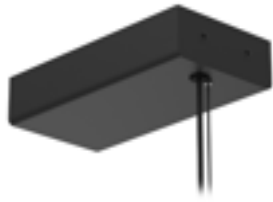

Dimensions

↔ L170xB85xH34 mm

Materials

Aluminium 1M | 2M

| Ref | | Price € |
|---------|---|---------|
| 2519.1M | ● | 138,00 |
| 2519.2M | ● | 138,00 |

CEILING UP
PENDANTS

2509/.. - CIGARO DRIVER

built-up base for pendant - Rectangular base with endfeed for DALI driver 17W (3-4 LEDs 4W)dimmable 350MA - with LED driver