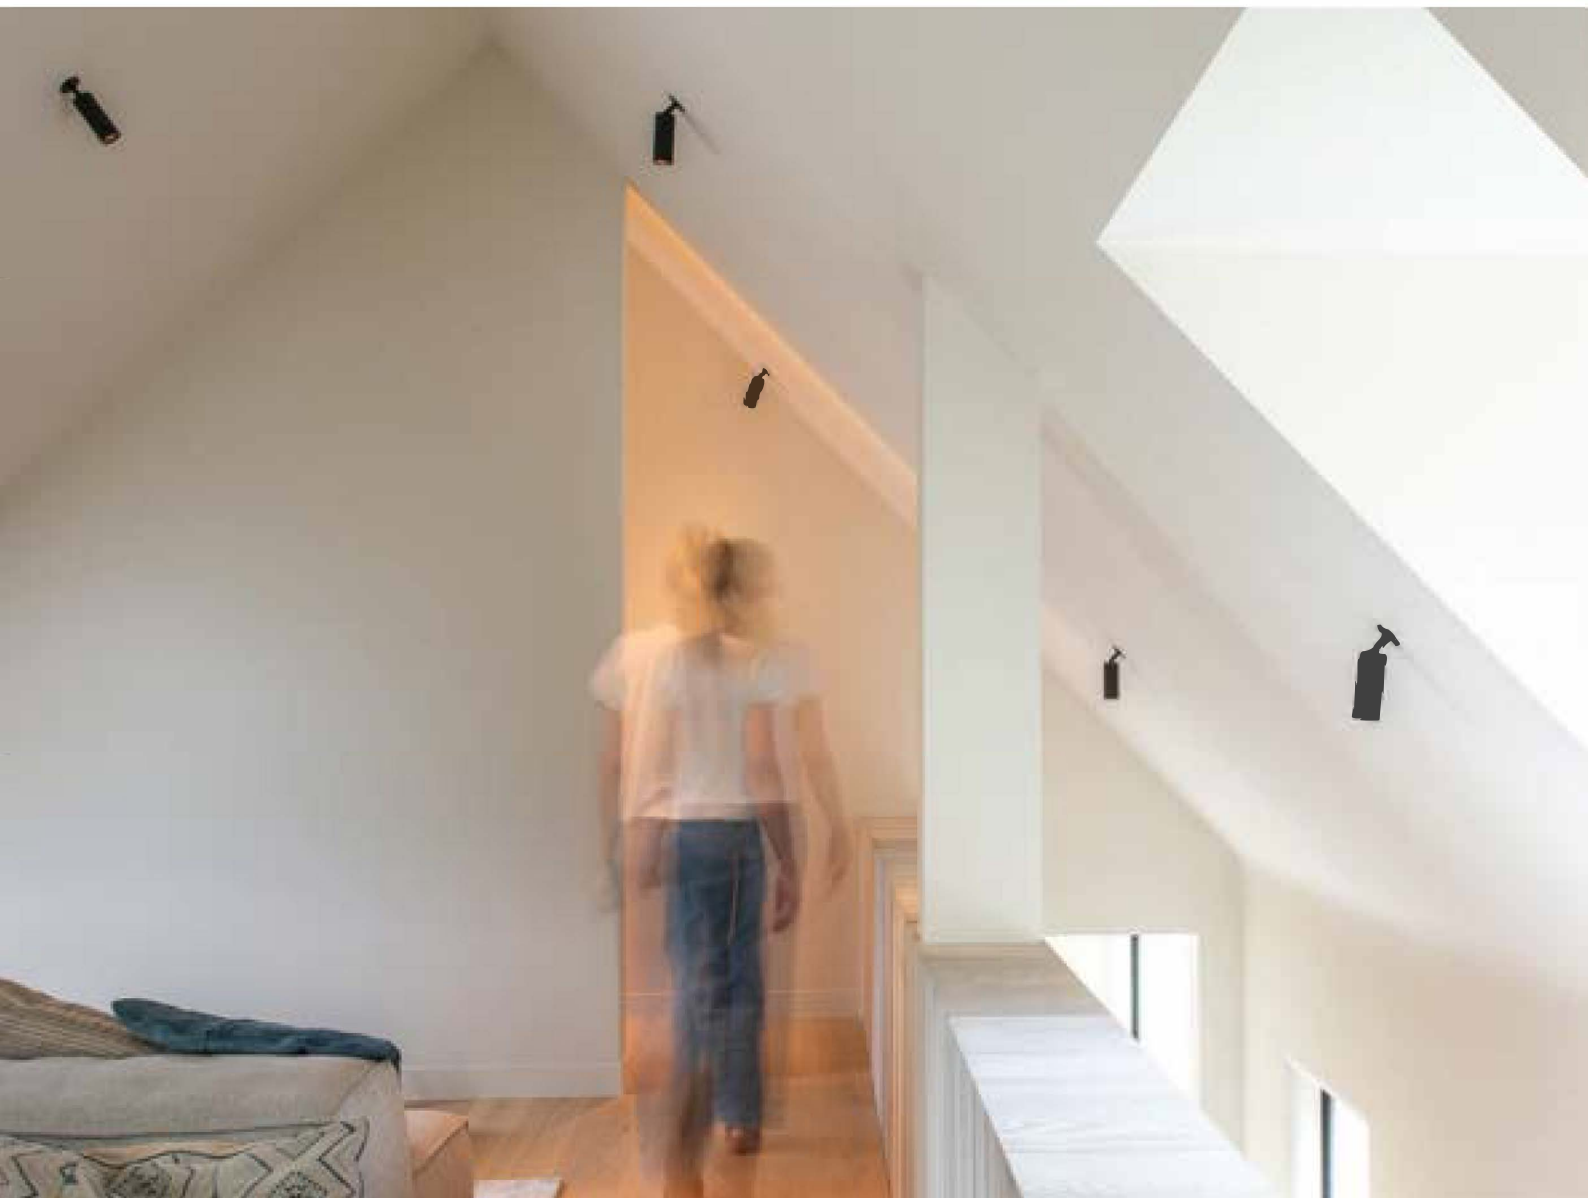

● NW | WW 383,41

built-up
CRI 90 on request

WALL UP

Colours

Textile cables

Other colours available on request

psmlighting

Delighted to help you