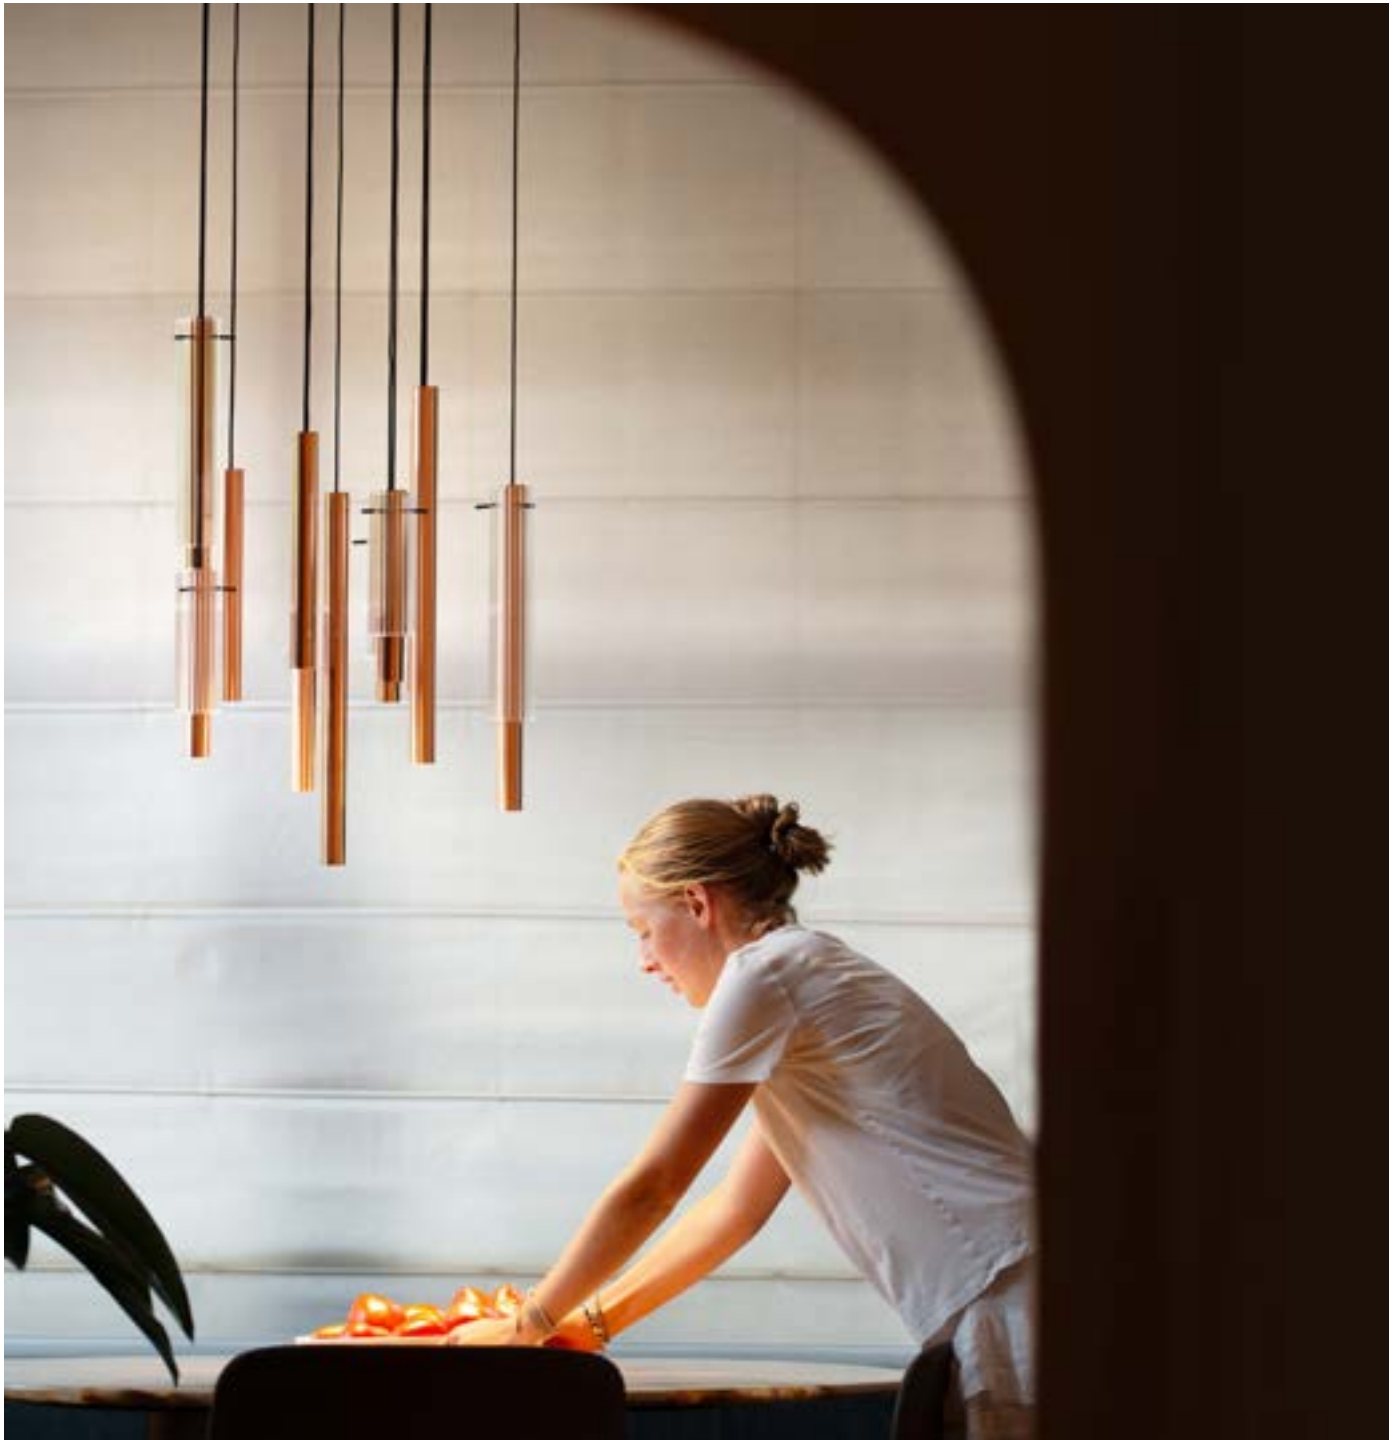

2350.400/.. - CIGARO SMOOTH GLASS

=350mA

pendant - fixed - with 1,5m cable Ø3mm and strain relief on lampholder's side - without LED driver

Lamp type

1x LED 410lm CRI90 4W 11,43Vf

350mA

Dimensions

Ø50xH400 mm

Cable 1500 mm

45°

Glass Ø50xH250 mm

Materials

Aluminium

1M | 2M | 14 | 230

Messing

4 | 16 | 13M | 23

Rood koper

28 | 56

Ref		Price €
2350.400.1M.KX1.TR		NW | WW 179,62
2350.400.2M.KX2.TR		NW | WW 179,62
2350.400.14.KX2.TR		NW | WW 201,62
2350.400.4.KX2.TR		NW | WW 251,62
2350.400.16.KX2.TR		NW | WW 225,62
2350.400.13M.KX2.TR		NW | WW 239,62
2350.400.23.KX2.TR		NW | WW 235,62
2350.400.230.KX2.TR		NW | WW 227,62
2350.400.28.KX2.TR		NW | WW 237,62
2350.400.56.KX2.TR		NW | WW 271,62

built-up

CEILING UP

PENDANTS