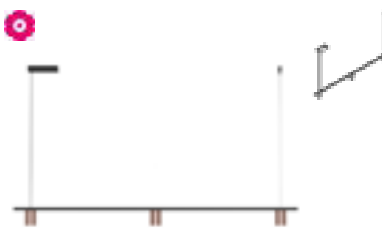

2497.1600.6A/.. - CIGARO DRIVER INCL. ASSYM

~230V

pendant - fixed - feeding asymmetric - with LED driver

Lamptype

6x LED 410lm CRI90 4W 11,43Vf

350mA

Dimensions

L1600xB30xH100 mm Cable 1500 mm

45°

L170xB85xH34 mm

tube Ø28xH85 mm

Materials

Aluminium 1M | 2M | 142 | 233
Aluminium / Messing 42 | 162 | 132
Aluminium / Roodkoper 282 | 562

built-up
Option: with DALI driver on request

Ref	Color	Price €
2497.1600.6A.1M	NW | WW	1.121,00
2497.1600.6A.2M	NW | WW	1.121,00
2497.1600.6A.42	NW | WW	1.329,00
2497.1600.6A.233	NW | WW	1.323,00
2497.1600.6A.562	NW | WW	1.315,00
2497.1600.6A.132	NW | WW	1.299,00
2497.1600.6A.142	NW | WW	1.139,00
2497.1600.6A.162	NW | WW	1.221,00
2497.1600.6A.282	NW | WW	1.221,00