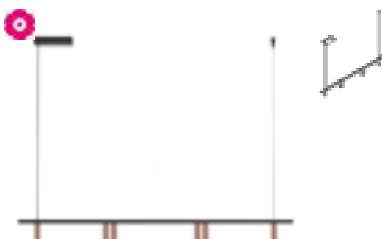

2497.1200.6B/.. - CIGARO DRIVER INCL. ASSYM

~230V

pendant - fixed - feeding asymmetric - with LED driver

Lamptype

6x LED 410lm CRI90 4W 11,43Vf

350mA

Dimensions

L1200xB30xH100 mm Cable 1500 mm

45°

L170xB85xH34 mm

tube Ø28xH85 mm

Materials

Aluminium 1M | 2M | 142 | 233
Aluminium / Messing 42 | 162 | 132
Aluminium / Roodkoper 282 | 562

built-up
Option: with DALI driver on request

Ref	Color	Price €
2497.1200.6B.1M	NW | WW	1.121,00
2497.1200.6B.2M	NW | WW	1.121,00
2497.1200.6B.142	NW | WW	1.212,00
2497.1200.6B.42	NW | WW	1.309,00
2497.1200.6B.162	NW | WW	1.400,00
2497.1200.6B.282	NW | WW	1.199,00
2497.1200.6B.562	NW | WW	1.295,00
2497.1200.6B.233	NW | WW	1.303,00
2497.1200.6B.132	NW | WW	1.450,00