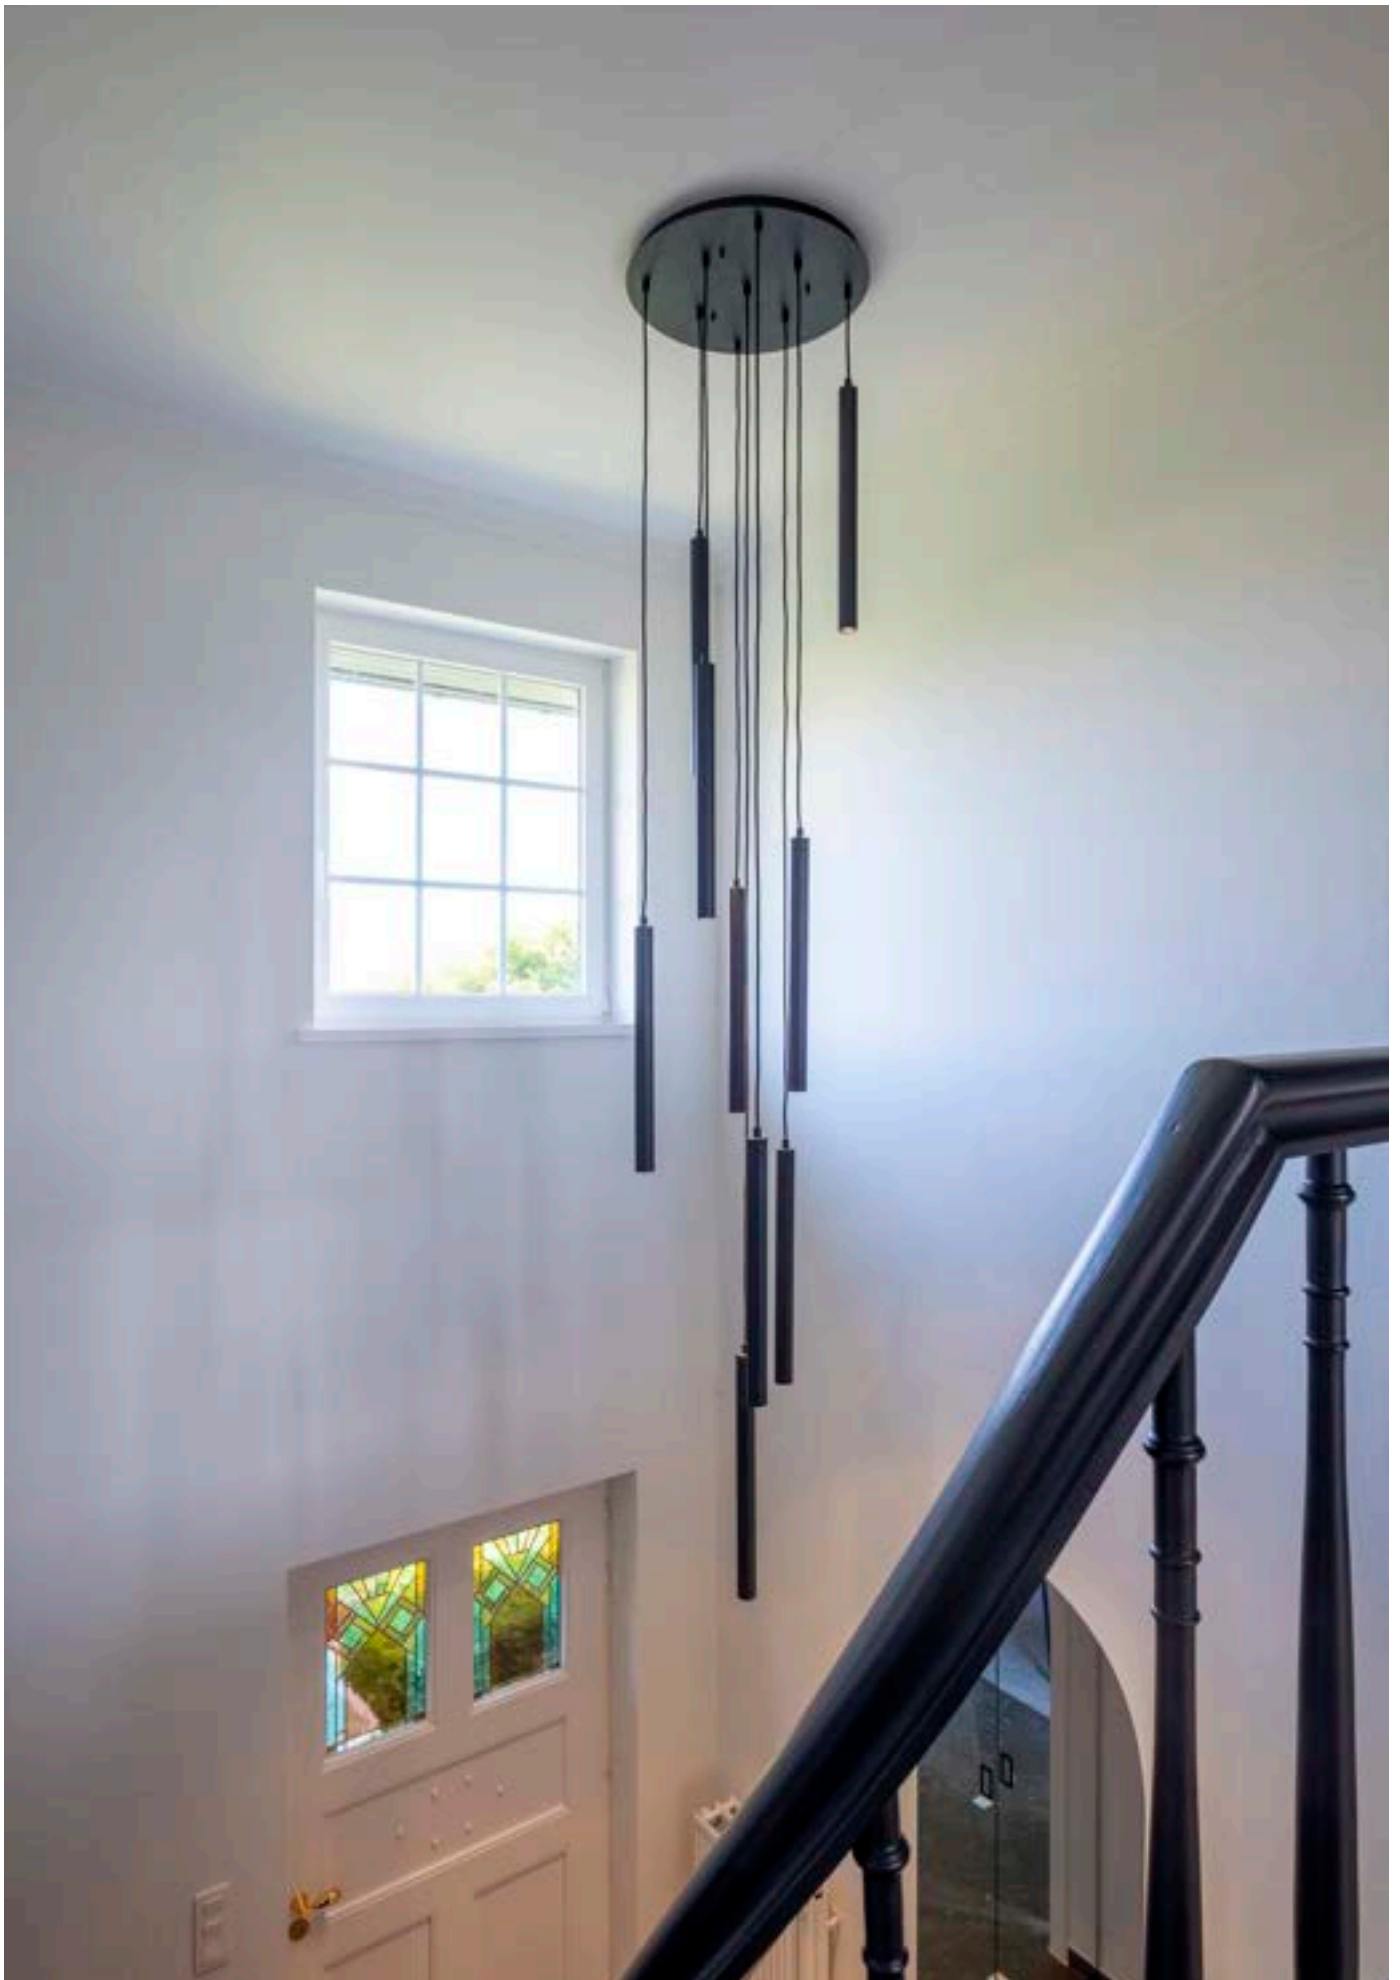

CEILING UP

PENDANTS