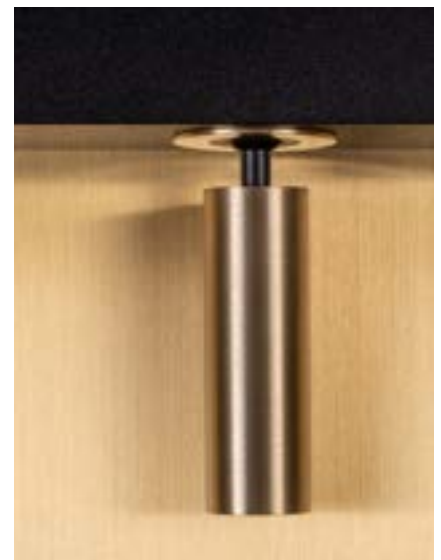

Materials

Aluminium 1M | 2M | 14
Messing 4 | 16 | 13

Ref		Price €
50M8.1M		37,80
50M8.2M		37,80
50M8.4		46,20
50M8.13		54,60
50M8.14		39,90
50M8.16		42,00

built-in