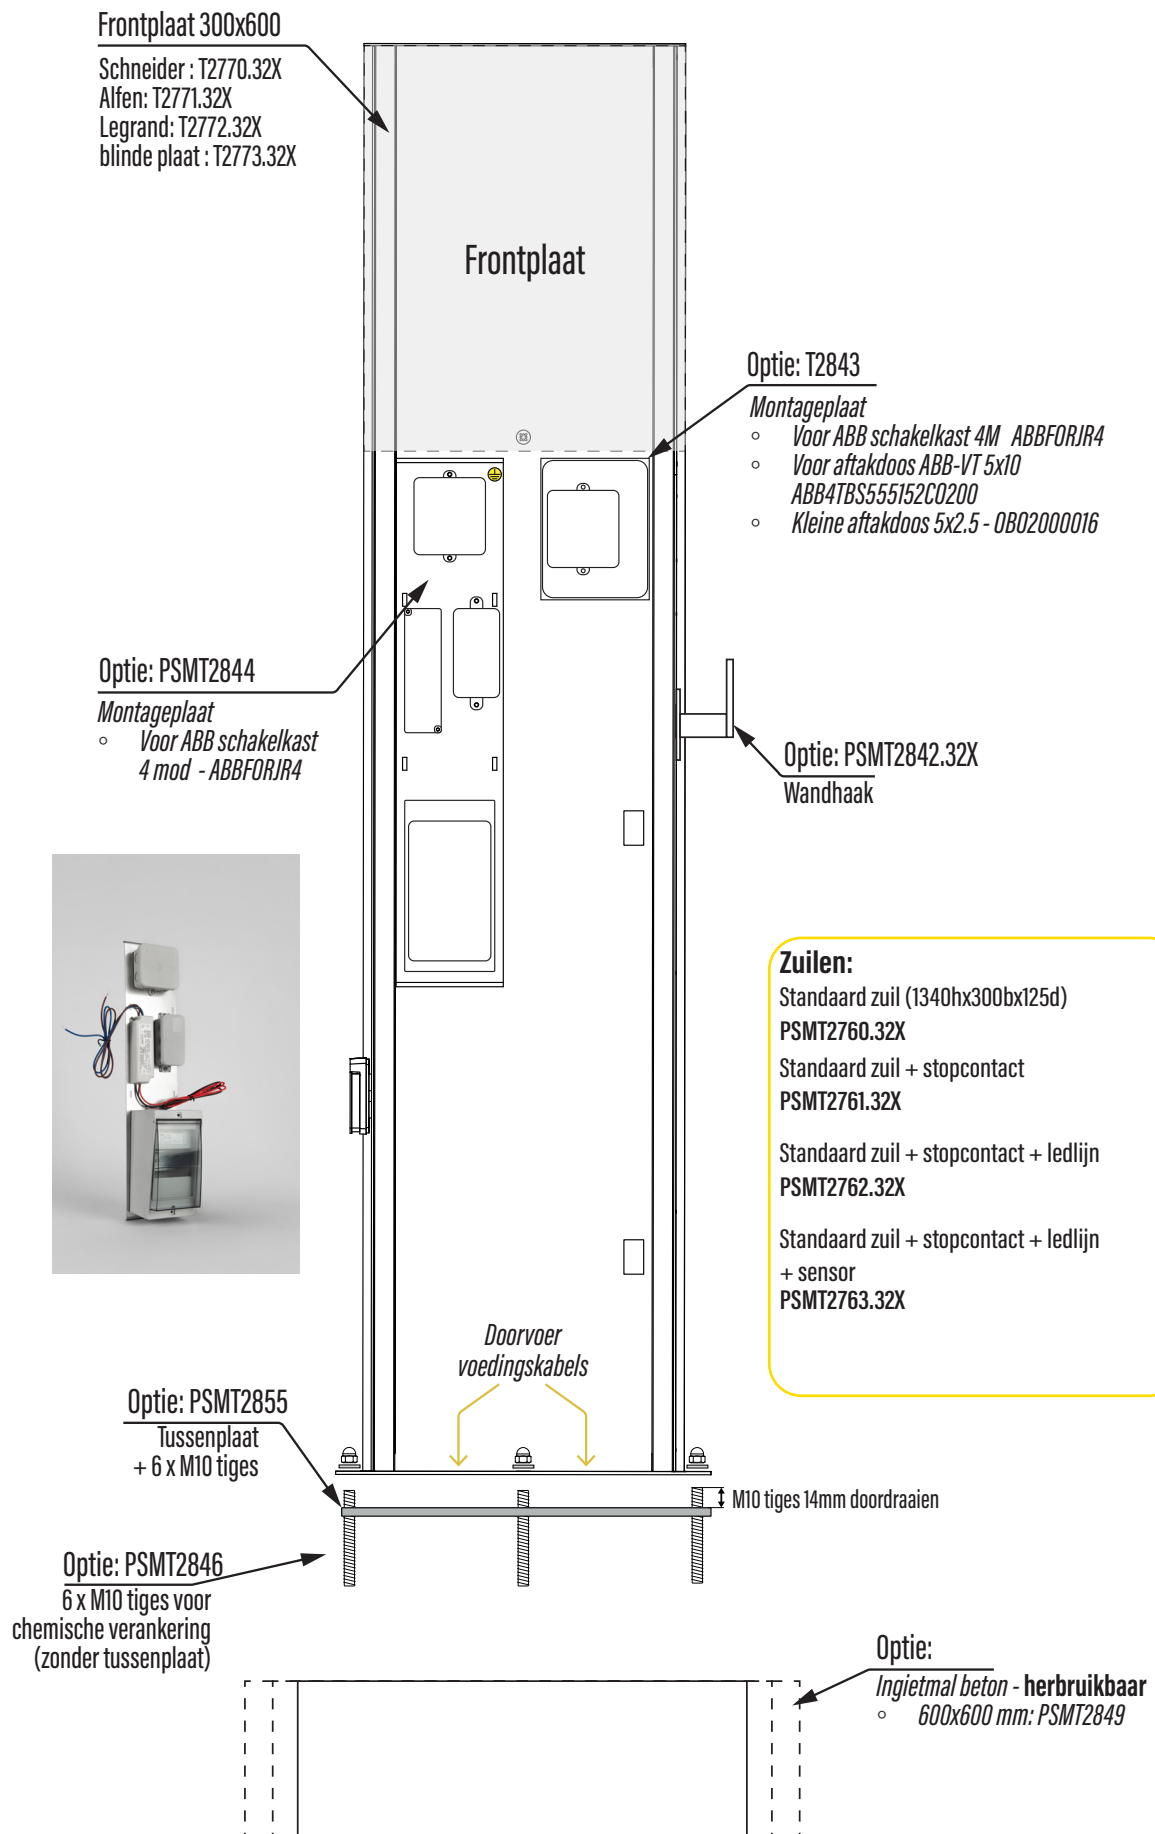

Arturo **TYPE 2** OPTIES

INOX

10 jaar
garantie