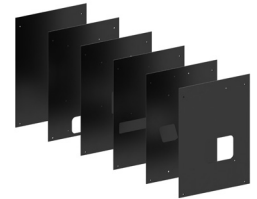

Eén aanpasbare inox zuil, oneindig veel mogelijkheden.

INOX

10 jaar
garantie

1. Efficiënte constructie met aanpasbaar frontpaneel

Het voorpaneel is eenvoudig vervangbaar, wat bij toekomstige upgrades kosten bespaart. Gebruik je een ander oplaadstation?
Dan hoef je enkel de voorplaat aan te passen, niet de volledige zuil.