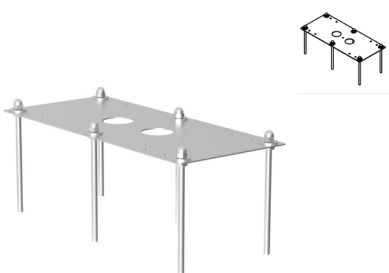

T2855/.. - ARTURO - TIGES 14MM DOORDRAAIEN

IP

stainless steel casting plate + 6x tiges M10 + cap nut for concrete.

Ref T2855 Price €

Dimensions

↔ LxBxH mm

Materials

Inox