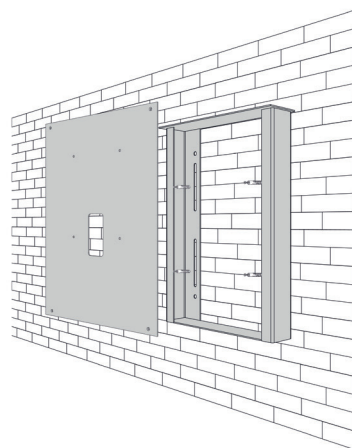

Materials

Inox

Casting mold is reusable mountable with wing nuts.

Verwisselbare frontplaat

Wandmodel tussenkader

T2999.32X Arturo Type III B300xH400

T2790.32X Arturo Type II B300xH600

Wandmodel INOX