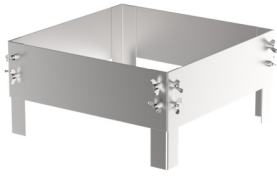

T2847/.. - ARTURO

IP

casting mold for concrete

Ref

Price €

Dimensions

T2847

↔ L400xB400xH120 mm

Materials

Inox

Casting mold is reusable mountable with wing nuts.