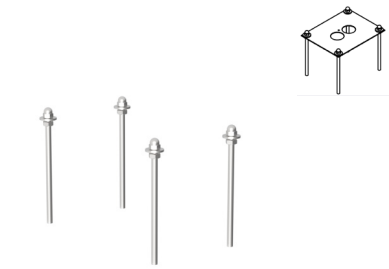

T2845/.. - ARTURO

IP

Set of 4 stainless steel tiges M10- 12,5 cm + fleet and cap nut, for chemical anchoring.

Ref T2845 Price €

Dimensions

Rod 125 mm

Materials

Inox